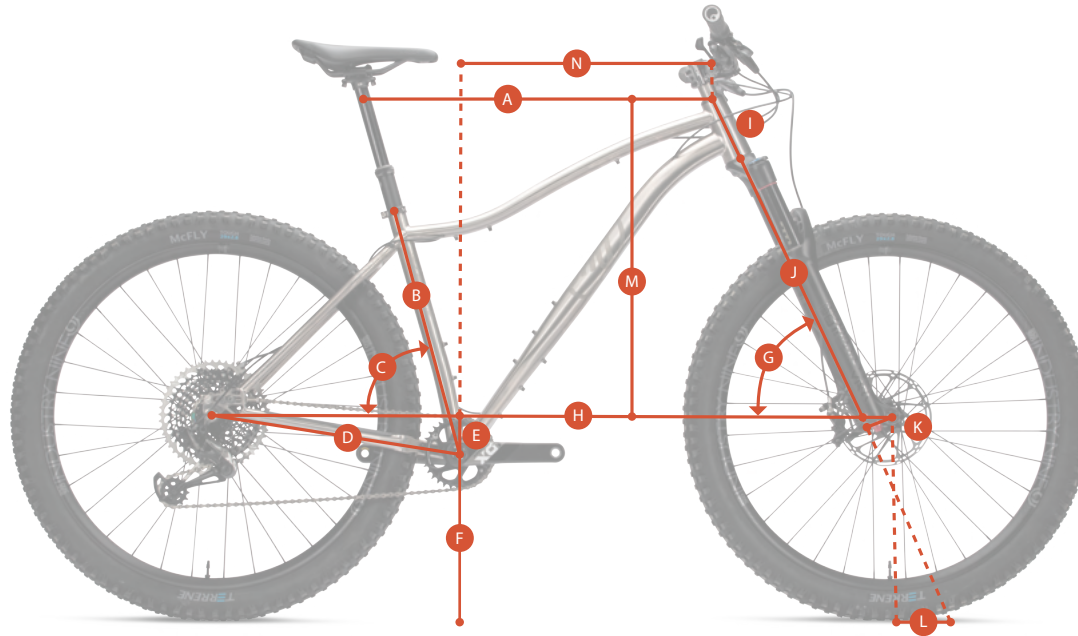

Wayward

f i WHYCYCLES.COM

FRAME GEO (120MM FORK AT 20% SAG)

M: RIDER 5'5" - 5'10"

L: RIDER 5'9" - 6'2"

XL: RIDER 6'1" - 6'6"

FRAME GEO (120MM FORK AT 20% SAG)

M: RIDER 5'5" - 5'10"

L: RIDER 5'9" - 6'2"

XL: RIDER 6'1" - 6'6"

A	EFFECTIVE TOP TUBE LENGTH	621 MM	643 MM	664 MM	H	WHEEL BASE	1160 MM	1183 MM	1203 MM
B	SEAT TUBE LENGTH	420 MM	460 MM	485 MM	I	HEAD TUBE LENGTH	110 MM	116 MM	118 MM
C	SEAT TUBE ANGLE (ACTUAL / EFF)	74°	74°	74°	J	AXLE TO CROWN	510 MM	510 MM	510 MM
D	CHAIN STAY LENGTH	440-455 MM	440-455 MM	440-455 MM	K	FORK OFFSET	51 MM	51 MM	51 MM
E	BOTTOM BRACKET DROP	75 MM	75 MM	75 MM	L	TRAIL	92 MM	92 MM	92 MM
F	BOTTOM BRACKET HEIGHT	307 MM	307 MM	307 MM	M	STACK	636 MM	639 MM	642 MM
G	HEAD TUBE ANGLE	68.5°	68.5°	68.5°	N	REACH	455 MM	475 MM	495 MM