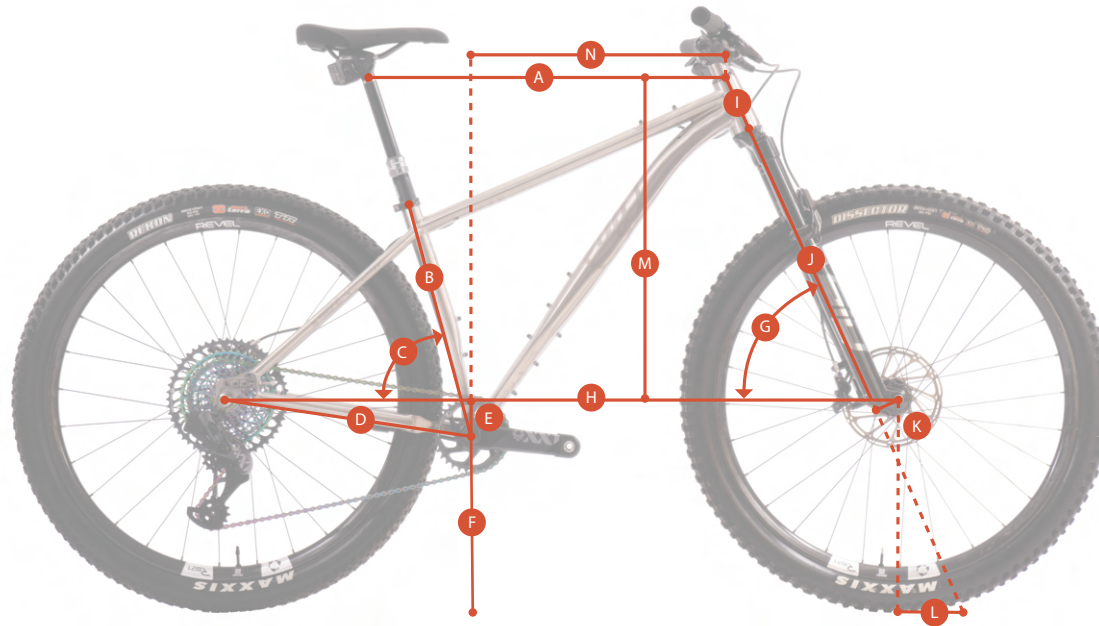

**JEFE**

WHYCYCLES.COM

FRAME GEO (120MM FORK)	S: RIDER 5'1"-5'6"	M: RIDER 5'5"-5'10"	L: RIDER 5'9"-6'2"	XL: RIDER 6'1"-6'6"	FRAME GEO (120MM FORK)	S: RIDER 5'1"-5'6"	M: RIDER 5'5"-5'10"	L: RIDER 5'9"-6'2"	XL: RIDER 6'1"-6'6"
<b>A</b> EFFECTIVE TOP TUBE LENGTH	590 MM	615 MM	640 MM	670 MM	<b>H</b> WHEEL BASE	1121 MM	1146 MM	1167 MM	1199 MM
<b>B</b> SEAT TUBE LENGTH	374 MM	420 MM	460 MM	485 MM	<b>I</b> HEAD TUBE LENGTH	86 MM	96 MM	106 MM	116 MM
<b>C</b> SEAT TUBE ANGLE (ACTUAL / EFF)	73.3° / 75°	73.3° / 75°	73.3° / 75°	73.3° / 75°	<b>J</b> AXLE TO CROWN	510 MM	510 MM	510 MM	510 MM
<b>D</b> CHAIN STAY LENGTH	420-435 MM	420-435 MM	420-435 MM	420-435 MM	<b>K</b> FORK OFFSET	44 MM	44 MM	44 MM	44 MM
<b>E</b> BOTTOM BRACKET DROP	68 MM	68 MM	68 MM	68 MM	<b>L</b> TRAIL	112 MM	112 MM	112 MM	112 MM
<b>F</b> BOTTOM BRACKET HEIGHT	299 MM	299 MM	299 MM	299 MM	<b>M</b> STACK	599 MM	607 MM	615 MM	627 MM
<b>G</b> HEAD TUBE ANGLE	67.5°	67.5°	67.5°	67.5°	<b>N</b> REACH	435 MM	455 MM	474 MM	499 MM