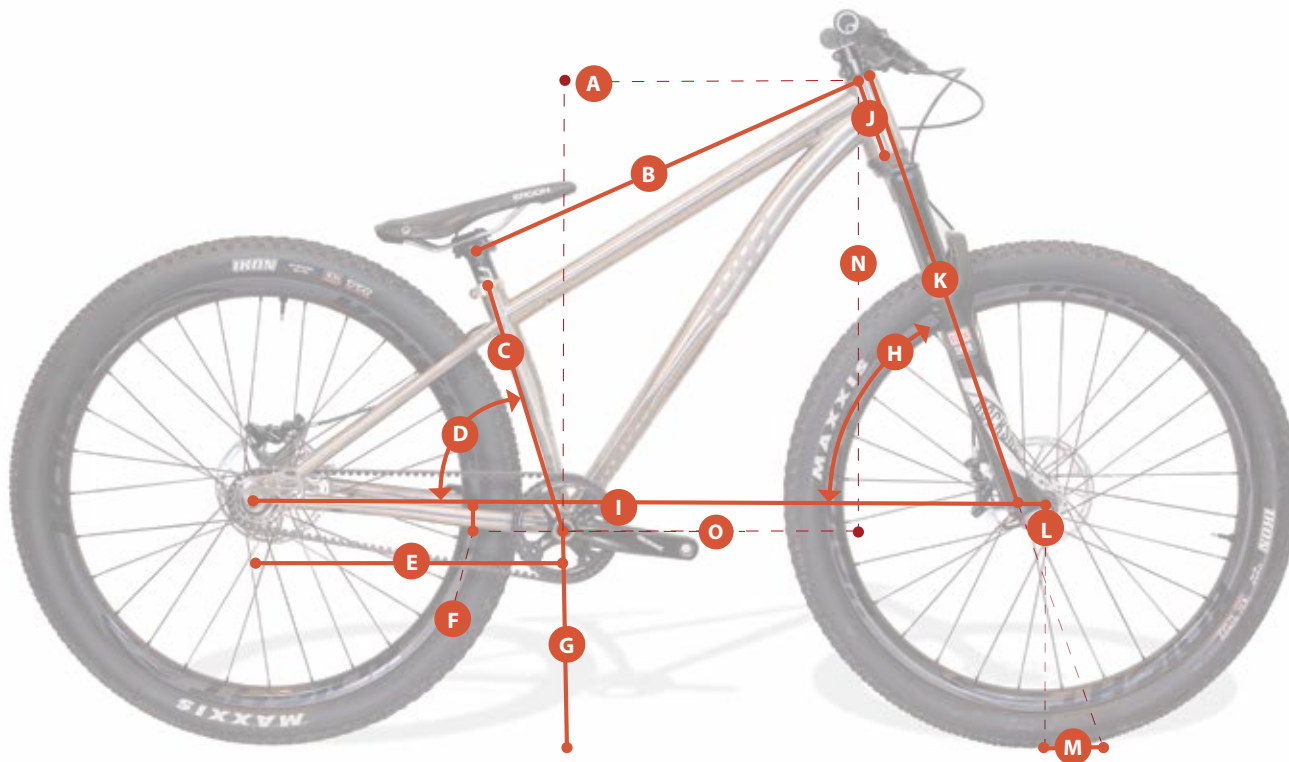

TF DIRT JUMP / PARK

f @ WHYCYCLES.COM

FRAME GEO (120 MM FORK)		RIDER 5'-7" - 6'-4"
A	EFFECTIVE TOP TUBE LENGTH	590 MM
B	TOP TUBE LENGTH	566 MM
C	SEAT TUBE LENGTH	340 MM
D	SEAT TUBE ANGLE	71 D
E	CHAIN STAY LENGTH	400-415 MM
F	BOTTOM BRACKET DROP	44 MM
G	BOTTOM BRACKET HEIGHT	318 MM
H	HEAD ANGLE	69 D
I	WHEEL BASE	1046 MM
J	HEAD TUBE LENGTH	103 MM
K	AXLE TO CROWN	492MM
L	FORK OFFSET	42 MM
M	TRAIL	82 MM
N	STACK	563 MM
O	REACH	417 MM